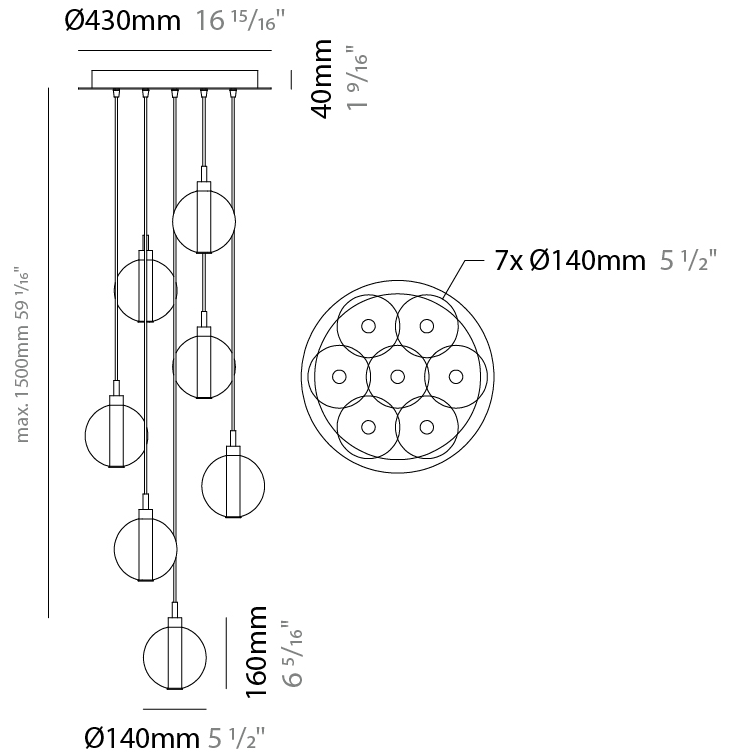

PROJECT
TYPE
SPECIFIER
QUANTITY
DATE

OSCURA - 7 LIGHT MULTIPLE SUSPENSION

D141143-

base number Finish
Options

1. To build a product code in our configurator select the specify button on the base model # product page
2. To build a manual product code on this datasheet choose from the options listed below in blue font and add the suffix to the base model #

GENERAL

Series: Oscura
Subseries: Oscura - 7 Light Multiple
Partner: Cangini & Tucci
Division: Design
Installation: Suspension
Product Type: Pendant
Mounting Location: Ceiling

PHYSICAL

Shape: Round
Diameter (mm): 460
Diameter (in): 18 7/8
Height (mm): 160
Height (in): 5 7/8
Max. Overall Height (mm): 1660
Max. Overall Height (in): 64 15/16
Weight (kg): 4.9
Weight (lbs): 10.8
Fixture Finish: [AMB / BLK / BRZ / GLD / GRN / PNK / RGD / RUB / SKB / SMK / STE / TOB / TRA](#)
Holder Finish: PSS
Fixture Material: Glass / Metal
Primary Material: Glass - Borosilicate
Cable Details: 1500mm cable

ELECTRICAL

Number of Lamps: 7
Lamp Type: LED Retrofit
Bulb Included: Bulb Not Included
Total Output Wattage (W): 28
Max. Wattage Per Lamp (W): 4
Lamp Base: G9
Input Voltage (V): 120

LED

OPTICAL

RATINGS AND CERTIFICATIONS

Certified By: Certified for North American Standards
IP rating: IP20