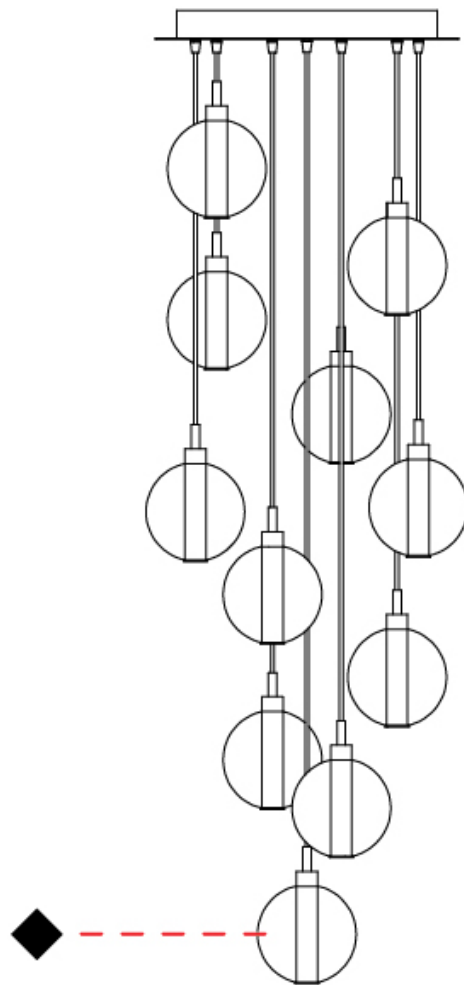

#### PHYSICAL

Shape: Round  
 Diameter (mm): 460  
 Diameter (in): 18 7/8  
 Height (mm): 160  
 Height (in): 5 7/8  
 Max. Overall Height (mm): 1660  
 Max. Overall Height (in): 64 15/16  
 Weight (kg): 4.9  
 Weight (lbs): 10.8  
 Fixture Finish: [AMB / BLK / BRZ / GLD / GRN / PNK / RGD / RUB / SKB / SMK / STE / TOB / TRA](#)  
 Holder Finish: PSS  
 Fixture Material: Glass / Metal  
 Primary Material: Glass - Borosilicate  
 Cable Details: 1500mm cable

#### PHYSICAL

Shape: Round  
 Diameter (mm): 460  
 Diameter (in): 18 7/8  
 Height (mm): 160  
 Height (in): 5 7/8  
 Max. Overall Height (mm): 1660  
 Max. Overall Height (in): 64 15/16  
 Weight (kg): 6.3  
 Weight (lbs): 13.9  
 Fixture Finish: [AMB / BLK / BRZ / GLD / GRN / PNK / RGD / RUB / SKB / SMK / STE / TOB / TRA](#)  
 Holder Finish: PSS  
 Fixture Material: Glass / Metal  
 Primary Material: Glass - Borosilicate  
 Cable Details: 1500mm cable

#### OPTICAL

## OSCURA - 11 LIGHT MULTIPLE SUSPENSION

D141145-

PROJECT \_\_\_\_\_

TYPE \_\_\_\_\_

SPECIFIER \_\_\_\_\_

QUANTITY \_\_\_\_\_

DATE \_\_\_\_\_

D